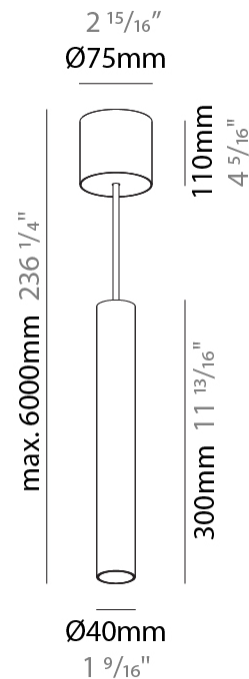

GENERAL

Series: Hangover
Subseries: Hangover Monopoint Surface Canopy
Brand: Prolicht
Division: Architectural
Mounting Type: Suspension
Mounting Location: Ceiling
Subcategory: Pendant

PHYSICAL

Shape: Cylinder
Diameter (mm): 40
Diameter (in): 1 9/16
Height (mm): 300
Height (in): 11 13/16
Max. Overall Height (mm): 2300
Max. Overall Height (in): 90 9/16
Light Distribution: Downlight
Diffuser: Shine Ring 0-6
Fixture Finish: SSR / BKV / CWI / CRY / HAB / UFT / ITA / RUA / FTG / MYG / LOD / PUS / FRO / FUP / KIA / POP / BLS / SPG / MEY / GOH / GUM / CHC / COM / ABZ / JAG / OBR / MOS / ROR
Fixture Material: Aluminum
Cable Details: 2000mm / 6000mmm Cable in White / Black / Orange / Red

ELECTRICAL

Lamp Type: LED (Zhaga Standard)
Input Wattage (W): 10.9
Total Output Wattage (W): 9
Dimming: Non-Dimmable
Driver Included: Yes
Driver Location: Integrated
Driver Type: Constant Current
Driver Class: Class 2
Input Voltage (V): 120
Constant Current (MA): 500
Upon Request: Remote: 0-10Vdc dimming / Phase dimming 120Vac

LED

Number of LEDs: 1
Color Temperature (°K): 2700 / 3000 / 4000
Max. Delivered Lumen (lm): 842
CRI: >90 CRI
Efficiency (%): 86
Lamp Life (hrs): 50000
Upon Request: ***3500K available in minimum quantities (larger quantities upon request)

OPTICAL

Reflector°: 40 / 50

RATINGS AND CERTIFICATIONS

Certified By: Certified for North American Standards
IP rating: IP20